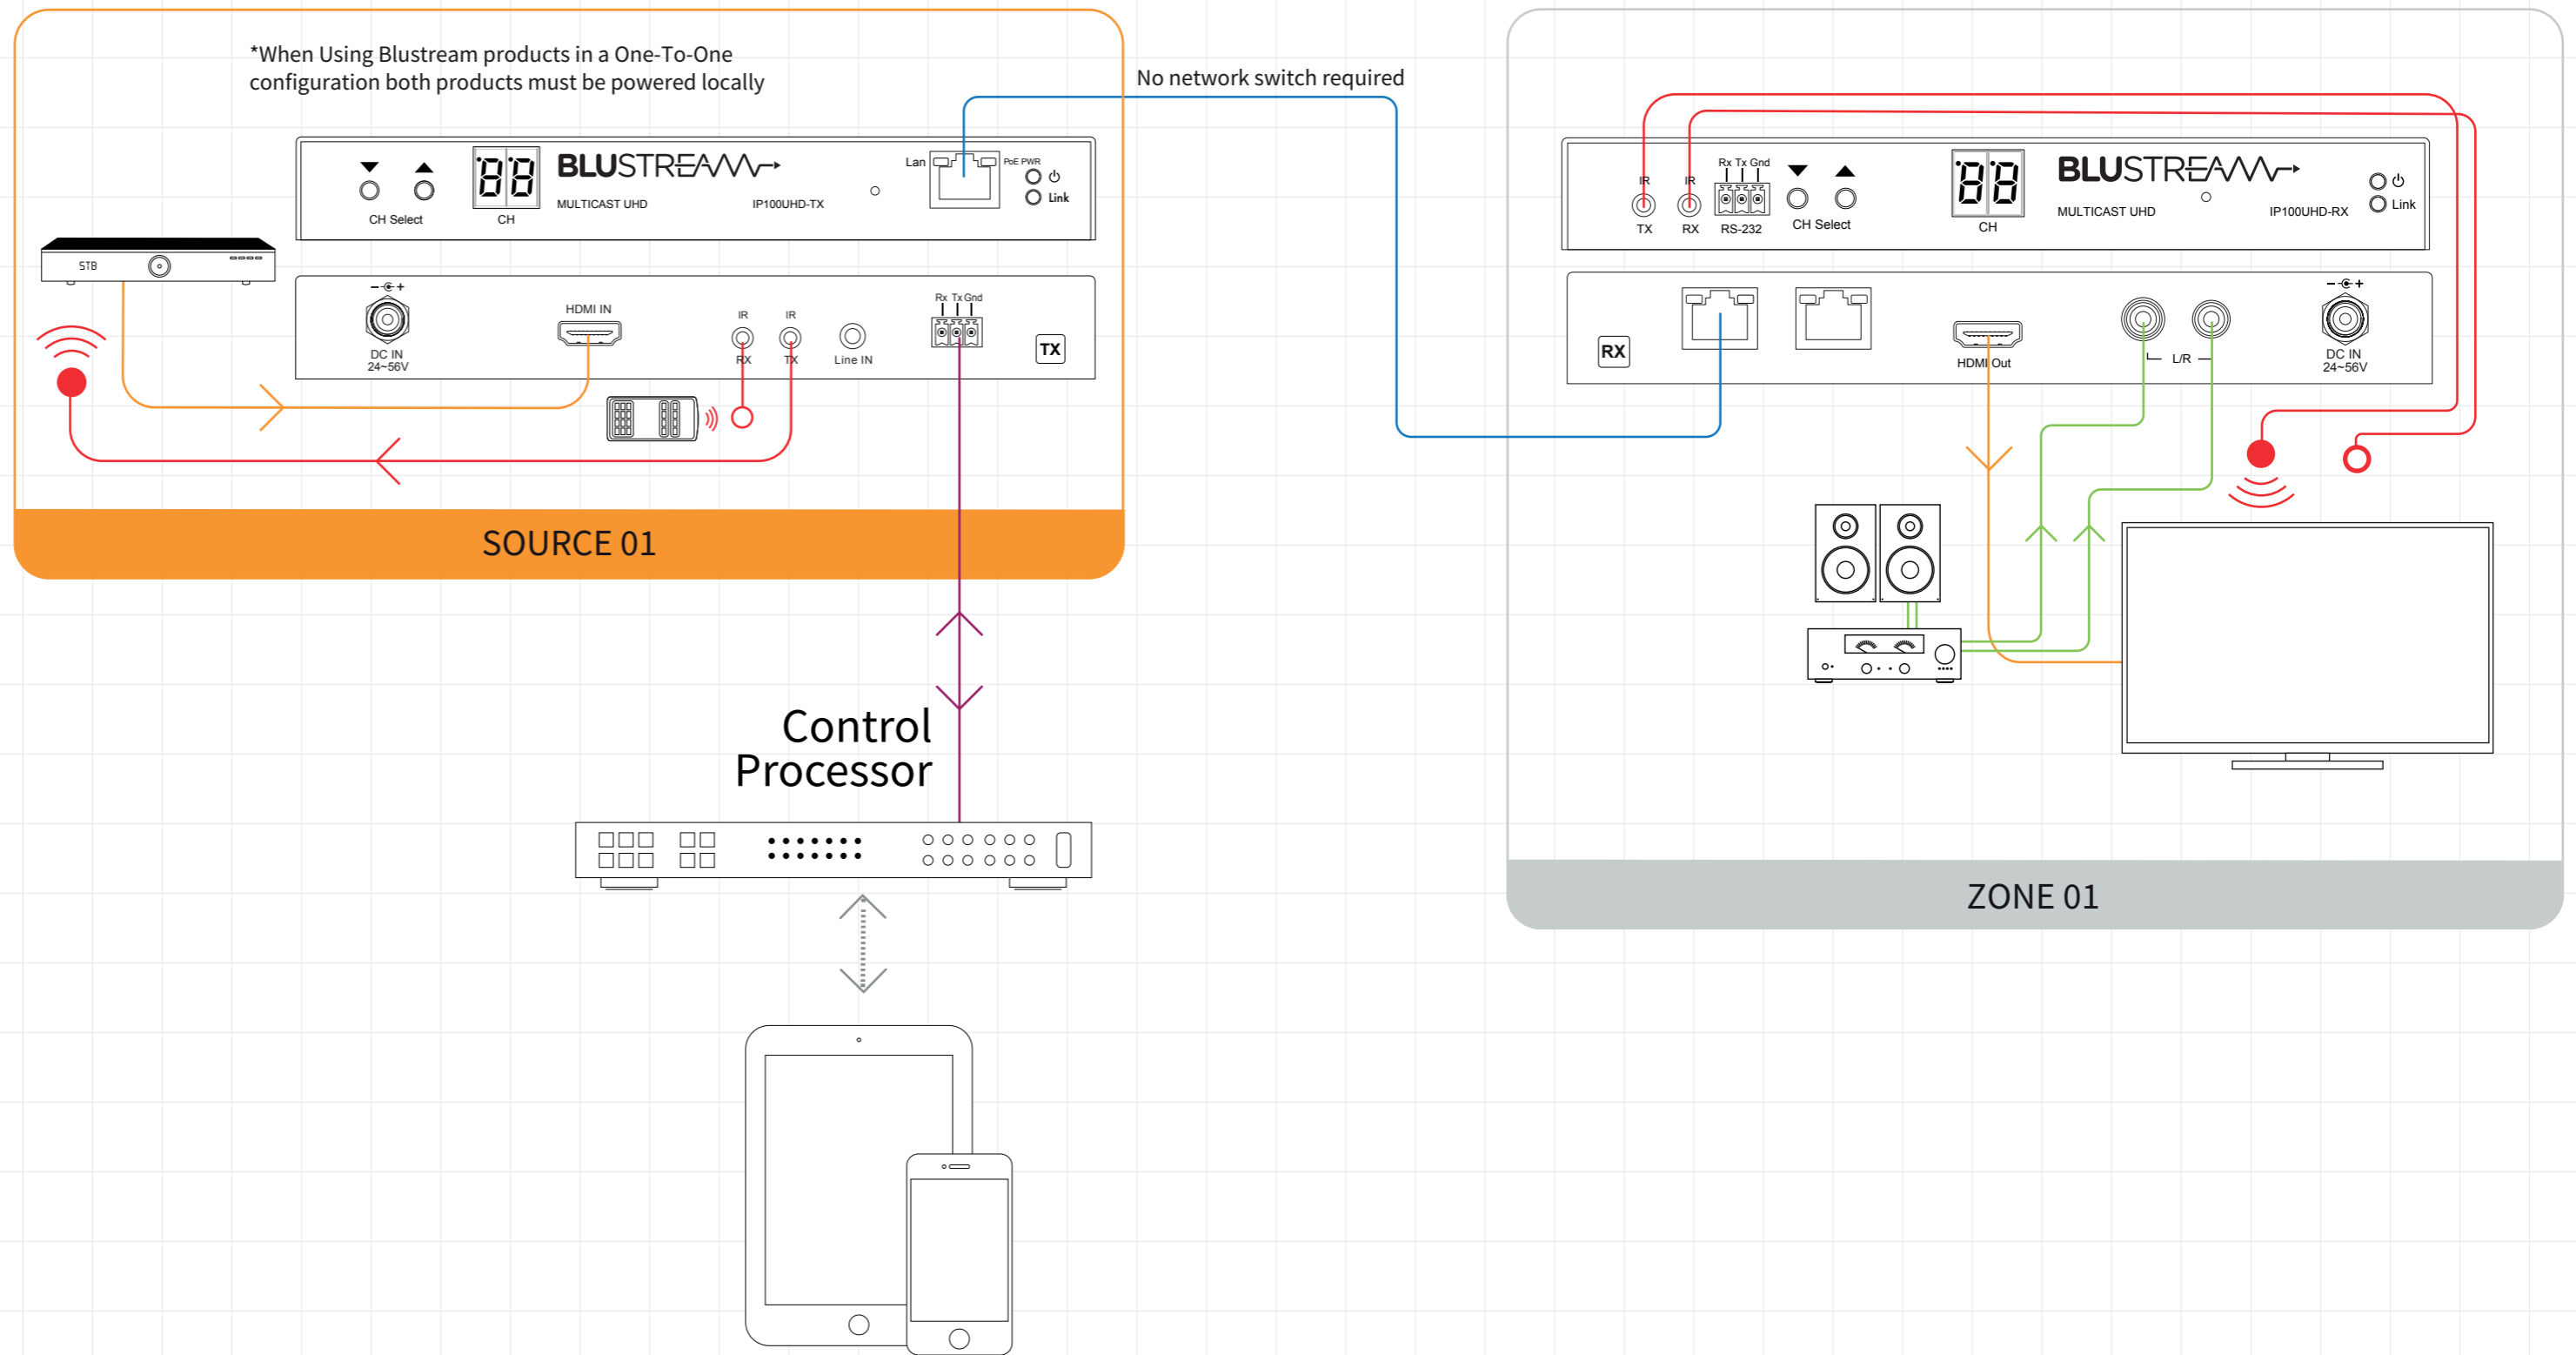

Example Schematic
IP100UHD-RX/TX
One-To-One

HDMI Over IP System Design – One-To-One Distribution